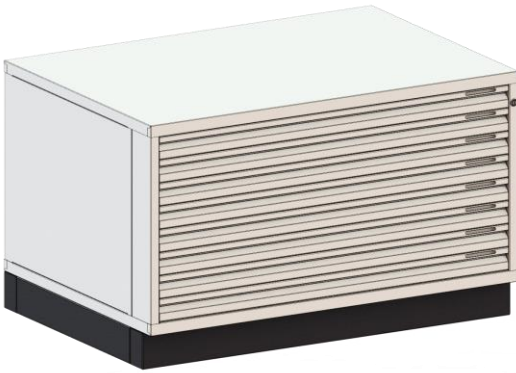

Nevis

Plan Chest Storage

PRODUCT FEATURES

- High-quality steel construction
- Choice of 75mm and 60mm drawer internal depths
- Heavy duty roller bearing system to allow up to 50Kg per drawer
- 80% Drawer extension
- Fully locking with Anti-tilt system for user safety
- Rear curl on all drawers to prevent damage to artefacts
- Available with a choice of Angled Fronts or Flat Fronts with chrome handles
- Units can be ordered to any RAL colour finish
- Plinths and castor bases available for all units
- Protective Polyester pockets available for all cabinet sizes

ANGLED FRONT

FLAT FRONT

NEVIS plan chests can also be tailored to meet individual briefs:

- Alternative drawer depths
- Add-on worktops
- Special height requirements
- Additional product protection and display features