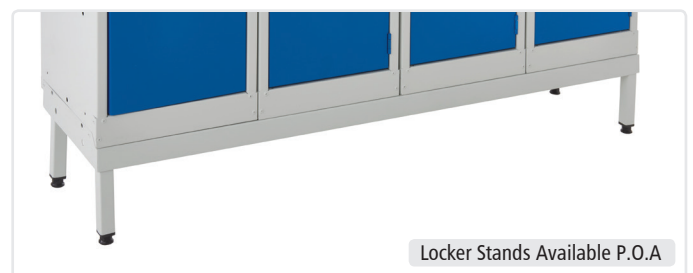

PERSPEX DOOR LOCKERS

£175.96 FROM

Perspex Door Lockers provide safe storage for personal belongings whilst providing visibility of the locker contents. They are ideal for retail outlet staff rooms, venues, public areas, or anywhere there is a need to view the items stored.

- Choice of 300mm or 450mm depths available.
- Fitted with security shelf to prevent unauthorised access to compartment below.
- Fitted with standard mastered cam locks with 2,000 differs.
- Two tier lockers fitted with coat hook in each compartment.
- Quality clear Perspex door - shaded perspex options available, please call our sales team for details.
- Carcass powder coated with Germ Guard Active Technology anti-bacterial paint.