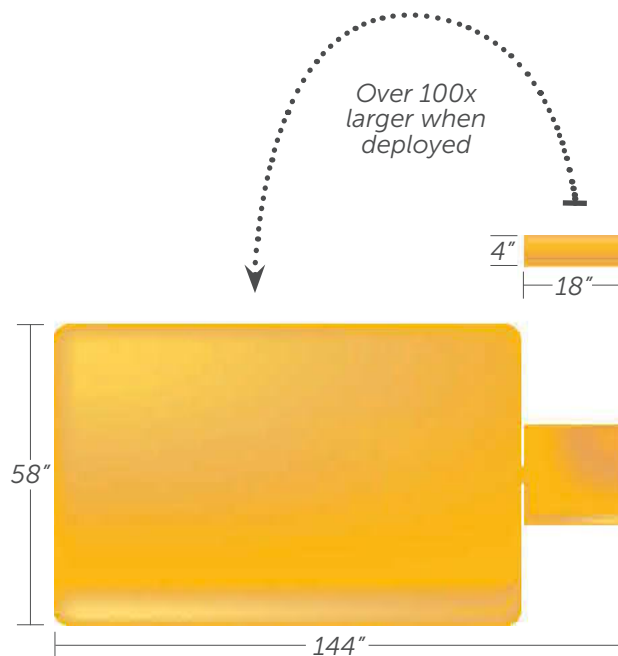

BUNDIQUICK 'POP-UP' POOL MAX

Spill Response Pool Folds Into Compact Package Until Needed - Quickly Opens and Bladder Unfurls to Capture Large Spills

**NEW
PRODUCT**

BundiQuick 'Pop-Up' Pool Max is available in 565, 250 and 75 Liter sizes. Simply unfold the Pool and open the Bladder Compartment – the Bladder will expand/unfurl as the liquid level in the pool rises.

TECH FEATURES

BundiQuick 'Pop-Up' Pool Max

- Compact folded size – stores efficiently inside spill kits, under/ behind seats or in tool boxes.
- Opens and is ready to respond in seconds – minimizes spillage and exposure of hazardous material to the environment.
- Excellent chemical resistance, including diesel fuel, antifreeze, acids, caustics and corrosives.
- Helps minimize environmental damage and related clean-up costs.
- Excellent for response to damaged saddle tanks and cross-over lines, hazmat spills, leaking containers, machinery and piping.

Over 100x larger when deployed

BUNDIQUICK 'POP-UP' POOL MAX

Code	Capacity	Shipping Dimensions	Deployed Dimensions	Weight
31-2093	75L	102 x 102 x 458mm	458 x 1,474 x 127mm	1.0kg
31-2094	250L	102 x 102 x 458mm	1,524 x 1,474 x 127mm	1.5kg
31-2095	565L	102 x 102 x 458mm	3,658 x 1,474 x 127mm	4.0kg