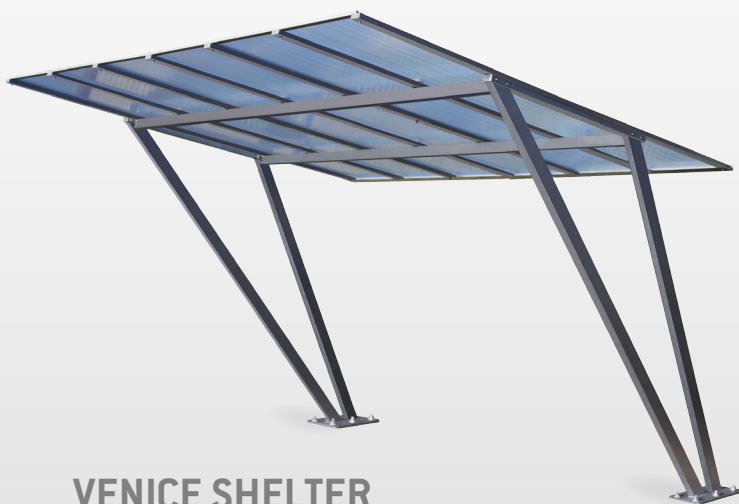

### MOONSHAPE SHELTER

FROM **£1899**

- 529030 With cladding & 6-space cycle rack
- 529031 Extension unit

### CONVIVIALE® BICYCLE SHELTER

FROM **£1960**

- 529610 Initial unit
- 529011 Extension unit

### VENICE SHELTER

FROM **£1070**

- 529640 Galvanised steel roof
- 529645 Cellular polycarbonate roof
- 529630 With decorative panels

### ALL-IN-ONE: VOUTE BICYCLE SHELTER

FROM **£1960**

- 529050 Initial unit 2,5m
- 529374 Initial unit 2,5m with EXTENSION 2,5m XXL: