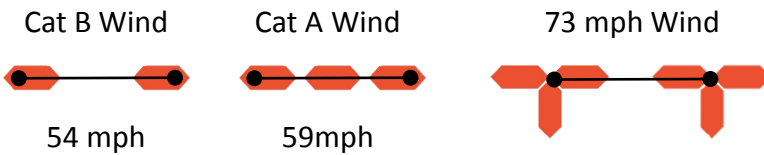

# ROTA BLOCK MINI

The NEW addition to our Water filled ballast blocks range, ROTA BLOCK MINI fits standard mesh fence panels of any length.

## Benefits:

- Small size for easy transport and handling
- Footprint is less than standard feet
- Fits various fence lengths
- Fits snugly and securely onto fence
- Accommodates corners and uneven ground
- 18 blocks per standard pallet

## Features:

- Chain for adjustable, secure fitting to fence
- Standard filler cap
- 25mm Drain plug for controlled drainage
- Dims L1000 x H400 x D390mm
- Weight per full block 105 kg max
- Customisable colour / brand

**MIRA** Tested wind speeds – full blocks on 3.5m mesh

**ORIGINAL ROTA BLOCK 333L**  
Proven performance over 3 years in the field, withstands 62mph wind speed on 2 x 2m hoarding