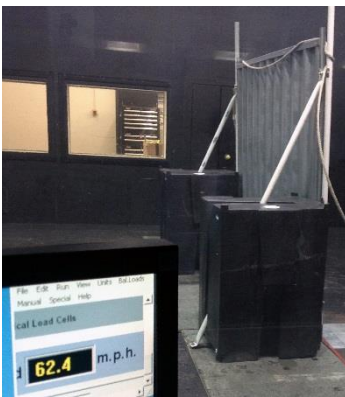

ROTA BLOCK MINI

The NEW addition to our Water filled ballast blocks range, ROTA BLOCK MINI fits standard mesh fence panels of any length.

Benefits:

- Small size for easy transport and handling
- Footprint is less than standard feet
- Fits various fence lengths
- Fits snugly and securely onto fence
- Accommodates corners and uneven ground
- 18 blocks per standard pallet

Features:

- Chain for adjustable, secure fitting to fence
- Standard filler cap
- 25mm Drain plug for controlled drainage
- Dims L1000 x H400 x D390mm
- Weight per full block 105 kg max
- Customisable colour / brand

MIRA Tested wind speeds – full blocks on 3.5m mesh

ORIGINAL ROTA BLOCK 333L
Proven performance over 3 years in the field, withstands 62mph wind speed on 2 x 2m hoarding