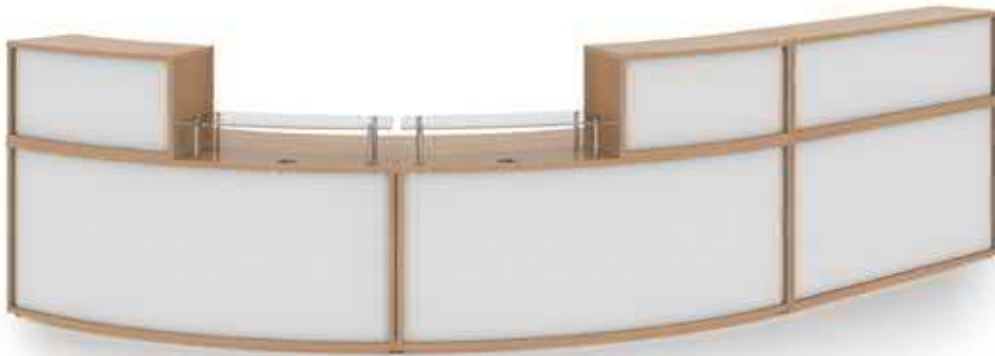

Contains

- 1 x **RUHC8H** - 45° curved top unit 915mm
- 1 x **RU8GS-C** - Curved glass shelf 910mm
- 1 x **RUHC18D** - 45° curved base unit 1800mm

CODE	W	D	H	RRP
DVB02	1188	918	1172	£975

Denver Large Curved Reception Unit

Contains

- 2 x **RUC8H** - Corner top unit 800mm
- 2 x **RUC8D** - Corner base unit 800mm
- 1 x **RUHC18D** - 45° curved base unit 1800mm

CODE	W	D	H	RRP
DVB05	2788	1224	1172	£1565

Denver Extra Large Curved Reception Unit

Contains

- 2 x **RU8GS-C** - Curved glass shelf 790mm
- 2 x **RUHC8H** - 45° curved top unit 800mm
- 1 x **RU16H** - Straight top unit 1600mm
- 1 x **RU16D** - Straight base unit 1600mm
- 2 x **RUHC18D** - 45° curved base unit 1800mm