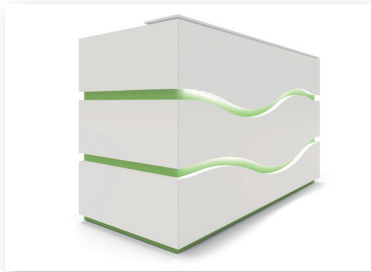

Rivage

Illuminate your reception areas with our new high-tech compact counter. Select this exclusive wave design that combines curved lines to glossy decorative Nitech boards and play with the contrasting Structurex structures.

Reception counter L 153 cm

Without LED display
With internal and external LED display

ref.	finish	price ex.VAT
BR18S + <input type="checkbox"/>		£ 2500
BR21S + <input type="checkbox"/>		£ 2900

LED display L 150

LED display set of 3

BR261K		£ 400
--------	--	-------

Reception counter L 193 cm

Without LED display
With internal and external LED display

ref.	finish	price ex.VAT
BR14S + <input type="checkbox"/>		£ 2750
BR17S + <input type="checkbox"/>		£ 3150

LED display L 190

LED display set of 3

BR271K		£ 400
--------	--	-------

finishes

Complete the reference with the chosen finish
(Ex. : reception counter L150 cm with internal and external LED display, bleached oak finish: BR21SN)