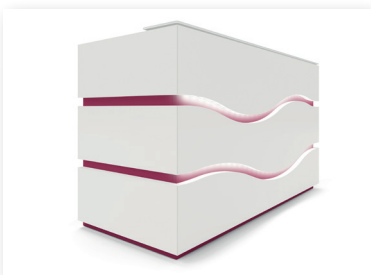

Rivage

Illuminate your reception areas with our new high-tech compact counter. Select this exclusive wave design that combines curved lines to glossy decorative Nitech boards and play with the contrasting Structurex structures.

Reception counter L 153 cm

Without LED display
With internal and external LED display

ref.	finish	price ex.VAT
BR18S + <input type="checkbox"/>		£ 2500
BR21S + <input type="checkbox"/>		£ 2900

LED display L 150

LED display set of 3

BR261K		£ 400
--------	--	-------

Reception counter L 193 cm

Without LED display
With internal and external LED display

ref.	finish	price ex.VAT
BR14S + <input type="checkbox"/>		£ 2750
BR17S + <input type="checkbox"/>		£ 3150