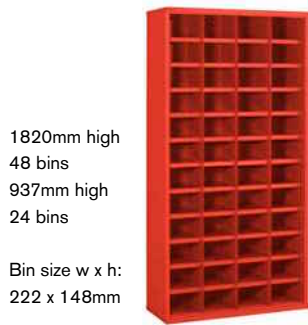

Heights:	
148mm	(12 bins down)
220mm	(8 bins down)
293mm	(6 bins down)
440mm	(4 bins down)

Depths	
Cabinet:	377, 427, 532mm
Internal:	305, 355, 460mm
Shelf:	253, 304, 409mm

Cabinet heights
Full height: 1820mm
Half height: 937mm

Cabinet width
All cabinets: 942mm

Doors	
Doors are available as an option for all units	
Twin steel doors, lock and 2 keys	
Height	Ref
1820mm	SBC6D
937mm	SBC3D

Shelf Profiles

Profile	Shelf Profile Sizes:
Dished D	Dished 50mm
Flush F	Flush 25mm
Lipped L	Lipped 50mm

"F" Flush shelves supplied unless other specified

Finish

Powder coated finish in a choice of colours:

Grey	(as standard)
Red	
Blue	
Green	

1820mm high  
72 bins  
937mm high  
36 bins

Bin size w x h:  
148 x 148mm

1820mm high  
48 bins  
937mm high  
24 bins

Bin size w x h:  
222 x 148mm

1820mm high  
36 bins  
937mm high  
18 bins

Bin size w x h:  
296 x 148mm

1820mm high  
24 bins  
937mm high  
12 bins

Bin size w x h:  
445 x 148mm