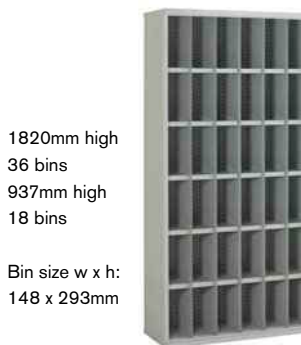

Heights:	
148mm	(12 bins down)
220mm	(8 bins down)
293mm	(6 bins down)
440mm	(4 bins down)

Depths	
Cabinet:	377, 427, 532mm
Internal:	305, 355, 460mm
Shelf:	253, 304, 409mm

Cabinet heights
Full height: 1820mm
Half height: 937mm

1820mm high  
48 bins  
937mm high  
24 bins

Bin size w x h:  
148 x 220mm

1820mm high  
32 bins  
937mm high  
16 bins

Bin size w x h:  
222 x 220mm

1820mm high  
24 bins  
937mm high  
12 bins

Bin size w x h:  
296 x 220mm

1820mm high  
16 bins  
937mm high  
8 bins

Bin size w x h:  
445 x 220mm

Depth mm	Ref: 1820mm high units
305	SBC613
355	SBC614
460	SBC615
Depth mm	Ref: 937mm high units
305	SBC313
355	SBC314
460	SBC315

Depth mm	Ref: 1820mm high units
305	SBC622
355	SBC623
460	SBC624
Depth mm	Ref: 937mm high units
305	SBC322
355	SBC323
460	SBC324

1820mm high  
36 bins  
937mm high  
18 bins

Bin size w x h:  
148 x 293mm