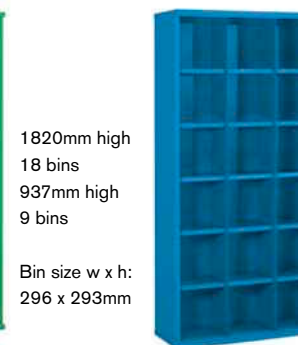

Heights:	
148mm	(12 bins down)
220mm	(8 bins down)
293mm	(6 bins down)
440mm	(4 bins down)

Depths	
Cabinet:	377, 427, 532mm
Internal:	305, 355, 460mm
Shelf:	253, 304, 409mm

Cabinet heights
Full height: 1820mm
Half height: 937mm

1820mm high  
48 bins  
937mm high  
24 bins

Bin size w x h:  
148 x 220mm

1820mm high  
32 bins  
937mm high  
16 bins

Bin size w x h:  
222 x 220mm

1820mm high  
24 bins  
937mm high  
12 bins

Bin size w x h:  
296 x 220mm

Depth mm	Ref: 1820mm high units
305	SBC622
355	SBC623
460	SBC624
Depth mm	Ref: 937mm high units
305	SBC322
355	SBC323
460	SBC324

1820mm high  
36 bins  
937mm high  
18 bins

Bin size w x h:  
148 x 293mm

1820mm high  
8 bins  
937mm high  
4 bins

Bin size w x h:  
445 x 440mm

1820mm high  
18 bins  
937mm high  
9 bins

Bin size w x h:  
296 x 293mm

1820mm high  
12 bins  
937mm high  
6 bins

Bin size w x h:  
445 x 293mm