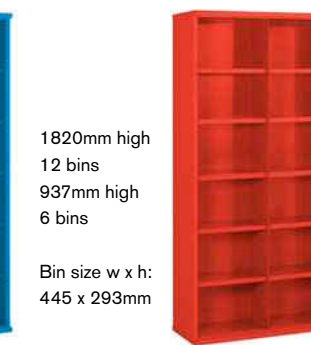

Heights:	
148mm	(12 bins down)
220mm	(8 bins down)
293mm	(6 bins down)
440mm	(4 bins down)

Depths	
Cabinet:	377, 427, 532mm
Internal:	305, 355, 460mm
Shelf:	253, 304, 409mm

Cabinet heights
Full height: 1820mm
Half height: 937mm

1820mm high  
48 bins  
937mm high  
24 bins

Bin size w x h:  
148 x 220mm

1820mm high  
32 bins  
937mm high  
16 bins

Bin size w x h:  
222 x 220mm

1820mm high  
24 bins  
937mm high  
12 bins

Bin size w x h:  
296 x 220mm

Depth mm	Ref: 1820mm high units
305	SBC622
355	SBC623
460	SBC624
Depth mm	Ref: 937mm high units
305	SBC322
355	SBC323
460	SBC324

1820mm high  
36 bins  
937mm high  
18 bins

Bin size w x h:  
148 x 293mm

1820mm high  
8 bins  
937mm high  
4 bins

Bin size w x h:  
445 x 440mm

1820mm high  
18 bins  
937mm high  
9 bins

Bin size w x h:  
296 x 293mm

1820mm high  
12 bins  
937mm high  
6 bins

Bin size w x h:  
445 x 293mm