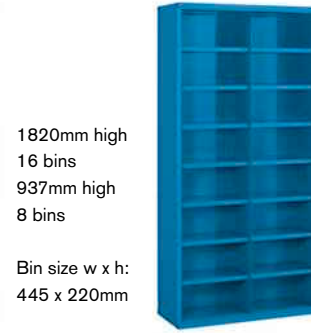

Heights:	
148mm	(12 bins down)
220mm	(8 bins down)
293mm	(6 bins down)
440mm	(4 bins down)

Depths	
Cabinet:	377, 427, 532mm
Internal:	305, 355, 460mm
Shelf:	253, 304, 409mm

Cabinet heights
Full height: 1820mm
Half height: 937mm

Cabinet width
All cabinets: 942mm

Doors	
Doors are available as an option for all units	
Twin steel doors, lock and 2 keys	
Height	Ref
1820mm	SBC6D
937mm	SBC3D

Shelf Profiles

Profile	Shelf Profile Sizes:
Dished D	Dished 50mm
Flush F	Flush 25mm
Lipped L	Lipped 50mm

1820mm high  
48 bins  
937mm high  
24 bins

Bin size w x h:  
148 x 220mm

1820mm high  
32 bins  
937mm high  
16 bins

Bin size w x h:  
222 x 220mm

1820mm high  
24 bins  
937mm high  
12 bins

Bin size w x h:  
296 x 220mm

1820mm high  
16 bins  
937mm high  
8 bins

Bin size w x h:  
445 x 220mm

Depth mm	Ref: 1820mm high units
305	SBC613
355	SBC614
460	SBC615
Depth mm	Ref: 937mm high units
305	SBC313
355	SBC314
460	SBC315