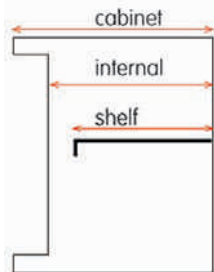

All cabinets 942mm Wide

Bin sizes	Bin capacity	Shelf capacity
Widths: 148mm (6 bins across)	10kg	60kg
222mm (4 bins across)	12.5kg	50kg
296mm (3 bins across)	15kg	45kg
445mm (2 bins across)	20kg	40kg
900mm (1 bin across)	30kg	30kg

Heights:	
148mm	(12 bins down)
220mm	(8 bins down)
293mm	(6 bins down)
440mm	(4 bins down)

Depths	
Cabinet:	377, 427, 532mm
Internal:	305, 355, 460mm
Shelf:	253, 304, 409mm

Cabinet heights
Full height: 1820mm
Half height: 937mm

Cabinet width
All cabinets: 942mm

Doors	
Doors are available as an option for all units	
Twin steel doors, lock and 2 keys	
Height	Ref
1820mm	SBC6D
937mm	SBC3D

Shelf Profiles

Profile	Shelf Profile Sizes:
Dished D	Dished 50mm
Flush F	Flush 25mm
Lipped L	Lipped 50mm