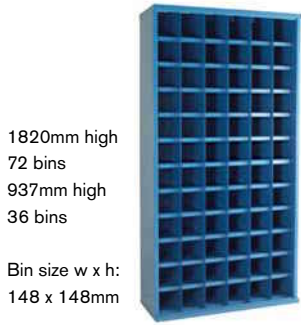

All cabinets 942mm Wide

Bin sizes	Bin capacity	Shelf capacity
Widths: 148mm (6 bins across)	10kg	60kg
222mm (4 bins across)	12.5kg	50kg
296mm (3 bins across)	15kg	45kg
445mm (2 bins across)	20kg	40kg
900mm (1 bin across)	30kg	30kg

Heights:	
148mm	(12 bins down)
220mm	(8 bins down)
293mm	(6 bins down)
440mm	(4 bins down)

Depths	
Cabinet:	377, 427, 532mm
Internal:	305, 355, 460mm
Shelf:	253, 304, 409mm

Cabinet heights
Full height: 1820mm
Half height: 937mm

Cabinet width
All cabinets: 942mm

Doors	
Doors are available as an option for all units	
Twin steel doors, lock and 2 keys	
Height	Ref
1820mm	SBC6D
937mm	SBC3D

Shelf Profiles

Profile	Shelf Profile Sizes:
Dished D	Dished 50mm
Flush F	Flush 25mm
Lipped L	Lipped 50mm

"F" Flush shelves supplied unless other specified

Finish

Powder coated finish in a choice of colours:

Grey	(as standard)
Red	
Blue	
Green	

1820mm high  
72 bins  
937mm high  
36 bins

Bin size w x h:  
148 x 148mm