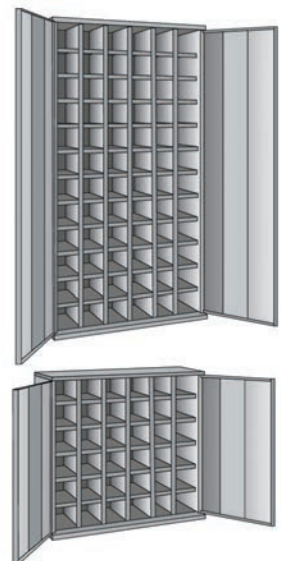

Heights:	
148mm	(12 bins down)
220mm	(8 bins down)
293mm	(6 bins down)
440mm	(4 bins down)

Depths	
Cabinet:	377, 427, 532mm
Internal:	305, 355, 460mm
Shelf:	253, 304, 409mm

Cabinet heights
Full height: 1820mm
Half height: 937mm

Cabinet width
All cabinets: 942mm

Doors	
Doors are available as an option for all units	
Twin steel doors, lock and 2 keys	
Height	Ref
1820mm	SBC6D
937mm	SBC3D

Shelf Profiles

Profile	Shelf Profile Sizes:
Dished D	Dished 50mm
Flush F	Flush 25mm
Lipped L	Lipped 50mm

"F" Flush shelves supplied unless other specified

Finish

Powder coated finish in a choice of colours:

Grey	(as standard)
Red	
Blue	
Green	

1820mm high  
72 bins  
937mm high  
36 bins

Bin size w x h:  
148 x 148mm

1820mm high  
48 bins  
937mm high  
24 bins

Bin size w x h:  
222 x 148mm

1820mm high  
36 bins  
937mm high  
18 bins

Bin size w x h:  
296 x 148mm

1820mm high  
24 bins  
937mm high  
12 bins

Bin size w x h:  
445 x 148mm