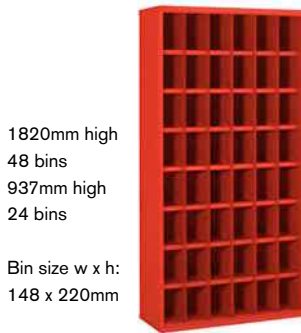

1820mm high
48 bins
937mm high
24 bins

Bin size w x h:
148 x 220mm