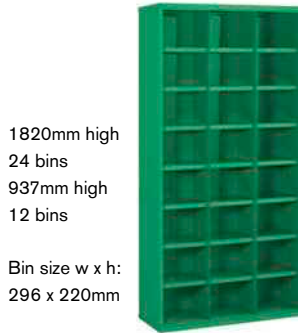

Heights:	
148mm	(12 bins down)
220mm	(8 bins down)
293mm	(6 bins down)
440mm	(4 bins down)

Depths	
Cabinet:	377, 427, 532mm
Internal:	305, 355, 460mm
Shelf:	253, 304, 409mm

Cabinet heights
Full height: 1820mm
Half height: 937mm

1820mm high  
48 bins  
937mm high  
24 bins

Bin size w x h:  
222 x 148mm

1820mm high  
36 bins  
937mm high  
18 bins

Bin size w x h:  
296 x 148mm

1820mm high  
24 bins  
937mm high  
12 bins

Bin size w x h:  
445 x 148mm

1820mm high  
48 bins  
937mm high  
24 bins

Bin size w x h:  
148 x 220mm

1820mm high  
32 bins  
937mm high  
16 bins

Bin size w x h:  
222 x 220mm

1820mm high  
24 bins  
937mm high  
12 bins

Bin size w x h:  
296 x 220mm

1820mm high  
16 bins  
937mm high  
8 bins

Bin size w x h:  
445 x 220mm

Depth mm	Ref: 1820mm high units
305	SBC613
355	SBC614
460	SBC615
Depth mm	Ref: 937mm high units
305	SBC313
355	SBC314
460	SBC315