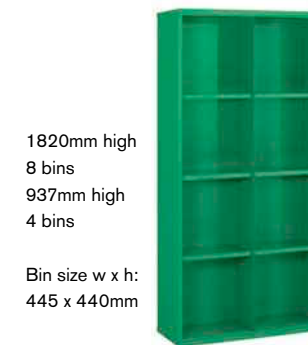

1820mm high  
48 bins  
937mm high  
24 bins

Bin size w x h:  
148 x 220mm

1820mm high  
32 bins  
937mm high  
16 bins

Bin size w x h:  
222 x 220mm

1820mm high  
24 bins  
937mm high  
12 bins

Bin size w x h:  
296 x 220mm

1820mm high  
16 bins  
937mm high  
8 bins

Bin size w x h:  
445 x 220mm

Depth mm	Ref: 1820mm high units
305	SBC613
355	SBC614
460	SBC615
Depth mm	Ref: 937mm high units
305	SBC313
355	SBC314
460	SBC315

Depth mm	Ref: 1820mm high units
305	SBC622
355	SBC623
460	SBC624
Depth mm	Ref: 937mm high units
305	SBC322
355	SBC323
460	SBC324

1820mm high  
36 bins  
937mm high  
18 bins

Bin size w x h:  
148 x 293mm

1820mm high  
8 bins  
937mm high  
4 bins

Bin size w x h:  
445 x 440mm

1820mm high  
18 bins  
937mm high  
9 bins

Bin size w x h:  
296 x 293mm

1820mm high  
12 bins  
937mm high  
6 bins

Bin size w x h:  
445 x 293mm