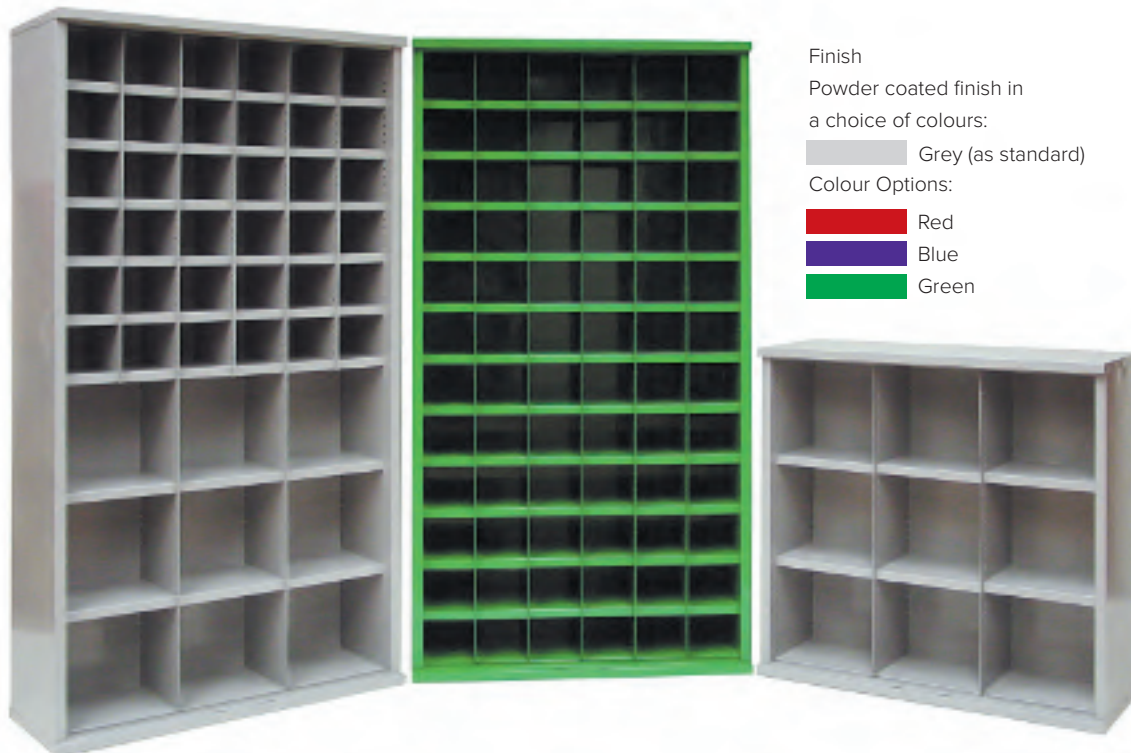

# Steel Pigeon Hole Units

 Manufactured in the United Kingdom

All units supplied complete and fully assembled ready for immediate use.

Finish  
Powder coated finish in  
a choice of colours:  
 Grey (as standard)  
 Colour Options:  
 Red  
 Blue  
 Green

## Bin Sizes

Widths:	148mm (6 bins across) 222mm (4 bins across) 296mm (3 bins across) 445mm (2 bins across) 900mm (1 bin across)	Bin capacity 10kg 12.5kg 15kg 20kg 30kg	Shelf capacity 60kg 50kg 45kg 40kg 30kg	Cabinet heights Full height: 1820mm  Cabinet width All cabinets: 942mm	Doors are available as an option for all units. Twin steel doors, lock and 2 keys  Height: 1820mm <b>Ref: SBC6D</b> <b>Shorter units no longer available.</b>
Heights:	148mm (12 bins down) 220mm (8 bins down) 293mm (6 bins down) 440mm (4 bins down)				

## Depths

Cabinet:	377, 427, 532mm
Internal:	305, 355, 460mm
Shelf:	253, 304, 409mm

## Shelf Profiles

Dished D		Shelf Profile Sizes: Dished 50mm Flush 25mm Lipped 50mm
Flush F		
Lipped L		

"F" Flush shelves supplied unless other specified

**72 bins**  
Bin size W x H: 148 x 148mm

Depth mm	Order Ref
305	SBC601
355	SBC602
460	SBC603