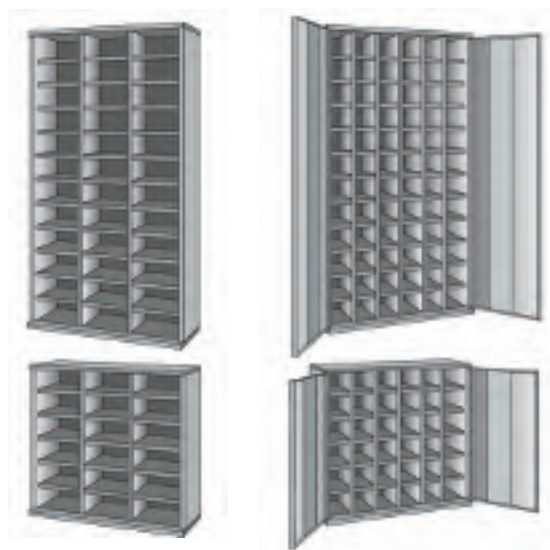

## Bin Sizes

Widths:	148mm (6 bins across) 222mm (4 bins across) 296mm (3 bins across) 445mm (2 bins across) 900mm (1 bin across)	Bin capacity 10kg 12.5kg 15kg 20kg 30kg	Shelf capacity 60kg 50kg 45kg 40kg 30kg	Cabinet heights Full height: 1820mm  Cabinet width All cabinets: 942mm	Doors are available as an option for all units. Twin steel doors, lock and 2 keys  Height: 1820mm <b>Ref: SBC6D</b> <b>Shorter units no longer available.</b>
Heights:	148mm (12 bins down) 220mm (8 bins down) 293mm (6 bins down) 440mm (4 bins down)				

## Depths

Cabinet:	377, 427, 532mm
Internal:	305, 355, 460mm
Shelf:	253, 304, 409mm

## Shelf Profiles

Dished D		Shelf Profile Sizes: Dished 50mm Flush 25mm Lipped 50mm
Flush F		
Lipped L		

"F" Flush shelves supplied unless other specified

**72 bins**  
Bin size W x H: 148 x 148mm

Depth mm	Order Ref
305	SBC601
355	SBC602
460	SBC603

**48 bins**  
Bin size W x H: 222 x 148mm

Depth mm	Order Ref
305	SBC604
355	SBC605
460	SBC606

**36 bins**  
Bin size W x H: 296 x 148mm

Depth mm	Order Ref
305	SBC607
355	SBC608
460	SBC609

**24 bins**  
Bin size W x H: 445 x 148mm