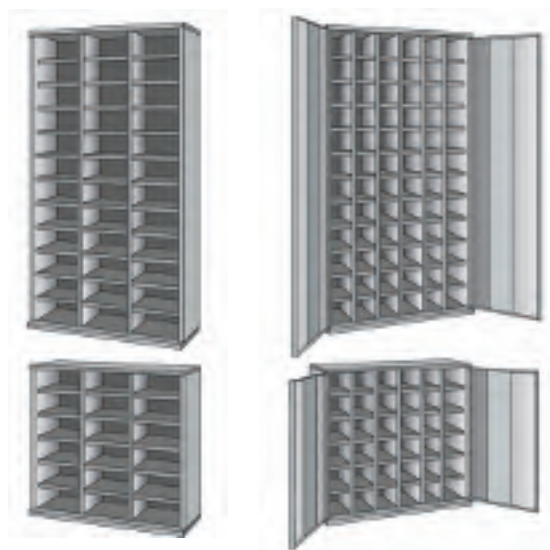

Bin Sizes

| | Bin capacity | Shelf capacity | Cabinet heights | Doors are available as an option for all units. Twin steel doors, lock and 2 keys |
|-----------------------|--------------|----------------|---------------------|---|
| Widths: | | | Full height: 1820mm | |
| 148mm (6 bins across) | 10kg | 60kg | | |
| 222mm (4 bins across) | 12.5kg | 50kg | | |
| 296mm (3 bins across) | 15kg | 45kg | | |
| 445mm (2 bins across) | 20kg | 40kg | | |
| 900mm (1 bin across) | 30kg | 30kg | | |
| Heights: | | | Cabinet width | Height: 1820mm Ref: SBC6D |
| 148mm (12 bins down) | | | All cabinets: 942mm | Shorter units no longer available. |
| 220mm (8 bins down) | | | | |
| 293mm (6 bins down) | | | | |
| 440mm (4 bins down) | | | | |

Depths

| | |
|-----------|-----------------|
| Cabinet: | 377, 427, 532mm |
| Internal: | 305, 355, 460mm |
| Shelf: | 253, 304, 409mm |

Shelf Profiles

| | | |
|----------|---|--|
| Dished D |  | Shelf Profile Sizes: Dished 50mm Flush 25mm Lipped 50mm |
| Flush F |  | |
| Lipped L |  | |

"F" Flush shelves supplied unless other specified

72 bins
Bin size W x H: 148 x 148mm

| Depth mm | Order Ref |
|----------|-----------|
| 305 | SBC601 |
| 355 | SBC602 |
| 460 | SBC603 |

48 bins
Bin size W x H: 222 x 148mm

| Depth mm | Order Ref |
|----------|-----------|
| 305 | SBC604 |
| 355 | SBC605 |
| 460 | SBC606 |

36 bins
Bin size W x H: 296 x 148mm

| Depth mm | Order Ref |
|----------|-----------|
| 305 | SBC607 |
| 355 | SBC608 |
| 460 | SBC609 |