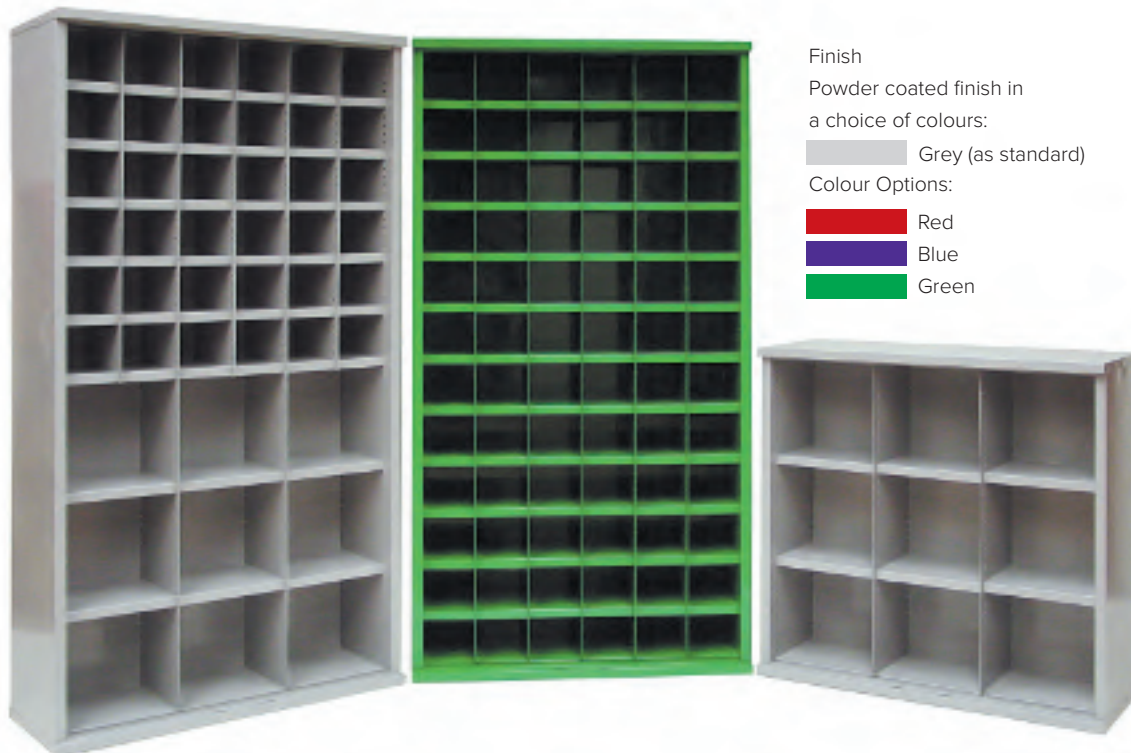

Steel Pigeon Hole Units

 Manufactured in the United Kingdom

All units supplied complete and fully assembled ready for immediate use.

Finish
Powder coated finish in
a choice of colours:
Grey (as standard)
Colour Options:
Red
Blue
Green

Bin Sizes

| | Bin capacity | Shelf capacity | Cabinet heights | Doors are available as an option for all units. Twin steel doors, lock and 2 keys |
|-----------------------|--------------|----------------|---------------------|---|
| Widths: | | | Full height: 1820mm | |
| 148mm (6 bins across) | 10kg | 60kg | | |
| 222mm (4 bins across) | 12.5kg | 50kg | | |
| 296mm (3 bins across) | 15kg | 45kg | | |
| 445mm (2 bins across) | 20kg | 40kg | | |
| 900mm (1 bin across) | 30kg | 30kg | | |
| Heights: | | | Cabinet width | Height: 1820mm Ref: SBC6D |
| 148mm (12 bins down) | | | All cabinets: 942mm | Shorter units no longer available. |
| 220mm (8 bins down) | | | | |
| 293mm (6 bins down) | | | | |
| 440mm (4 bins down) | | | | |

Depths

| | |
|-----------|-----------------|
| Cabinet: | 377, 427, 532mm |
| Internal: | 305, 355, 460mm |
| Shelf: | 253, 304, 409mm |

Shelf Profiles

| | | |
|----------|---|--|
| Dished D |  | Shelf Profile Sizes: Dished 50mm Flush 25mm Lipped 50mm |
| Flush F |  | |
| Lipped L |  | |

"F" Flush shelves supplied unless other specified

72 bins
Bin size W x H: 148 x 148mm

| Depth mm | Order Ref |
|----------|-----------|
| 305 | SBC601 |
| 355 | SBC602 |
| 460 | SBC603 |

48 bins
Bin size W x H: 222 x 148mm