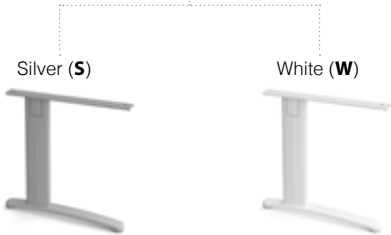

Screens

Aluminium frame see page 169

Desktops

Choice of four shapes

Frames

Cable managed cantilever leg frames

Finish Options

Desktops available in Beech, Maple, Oak, Walnut and White. Frames available in Silver and White

Tops

Frames

Cantilever Leg Frames

Leg frames are fully welded for quick assembly, now available at standard desk height or new height settable legs for users who require the flexibility of a height adjustable workstation

25mm Desktops

Featuring durable 25mm melamine worktops available in five finish options, with a choice of screen styles, sizes and colours to complement the range

Telescopic Beam

Beams slot into the leg frame for easy assembly. The telescopic beam extends to the correct size, whilst acting as the under desk cable management