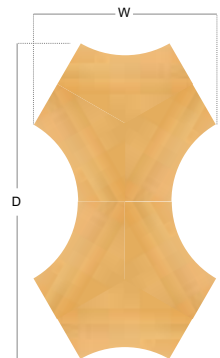

- Group of six 120 degree desks to create a modern, collaborative desk configuration
- Maximise space in the office, ideal for call centres and group working desks

Please add frame finish followed by desktop colour when ordering eg. **T120** with White frame in Beech = **T120WB**