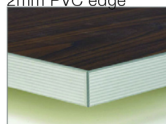

Option D: 25mm thick with 2mm PVC edges

Option E-PLY :25mm MDF with 2mm Ply effect acrylic PVC edge

Option E-ALU: 25mm MDF with 2mm alu ribbed effect acrylic PVC edge

Benches store under dining table when not in use

1200 x 750mm £ 617
1500 x 750mm £ 728
1800 x 750mm £ 893
2200 x 750mm £ 1008

Standard lead time is 4 weeks

Product Options

Dimensions

350 450 750 1200 /
1500 /
1800 /
2200 730

Table Top Specifications

Choose one of the following edge options

Option C
30mm MDF flat
polished edges

Option D
38mm MDF with
2mm PVC edge

Option E-PLY
38mm MDF with
2mm ply effect
acrylic PVC edge

Option E-ALU
38mm MDF with
2mm alu ribbed effect
Acrylic PVC edge

Frame Colours

Square tubular framework coated in Epoxy Powder Finish

Seat Colours

Formica Fundamentals / Altofina

Table Top Colours

Formica Fundamentals / Altofina