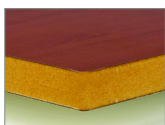

URBAN BENCH SEATING

Contemporary dining benches

Available in a choice of easy clean laminate colours - a selection of which are shown below

Four edge options available:

Option C: 25mm thick MDF with polished flat edges

1200 x 750mm £ 617
1500 x 750mm £ 728
1800 x 750mm £ 893
2200 x 750mm £ 1008

Standard lead time is 4 weeks

Product Options

Dimensions

350 450 750 1200 /
1500 /
1800 /
2200 730

Table Top Specifications

Choose one of the following edge options

Option C
30mm MDF flat
polished edges

Option D
38mm MDF with
2mm PVC edge

Option E-PLY
38mm MDF with
2mm ply effect
acrylic PVC edge

Option E-ALU
38mm MDF with
2mm alu ribbed effect
Acrylic PVC edge

Frame Colours

Square tubular framework coated in Epoxy Powder Finish

Seat Colours

Formica Fundamentals / Altofina

Table Top Colours

Formica Fundamentals / Altofina