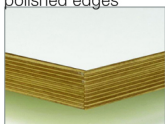

Option D: 25mm thick with 2mm PVC edges

Option E-PLY :25mm MDF with 2mm Ply effect acrylic PVC edge

Option E-ALU: 25mm MDF with 2mm alu ribbed effect acrylic PVC edge

Benches store under dining table when not in use

1200 x 750mm £ 617
1500 x 750mm £ 728
1800 x 750mm £ 893
2200 x 750mm £ 1008

Standard lead time is 4 weeks

Product Options

Dimensions

350 450 750 1200 /
1500 /
1800 /
2200 730

Table Top Specifications

Choose one of the following edge options

Option C
30mm MDF flat
polished edges

Option D
38mm MDF with
2mm PVC edge

Option E-PLY
38mm MDF with
2mm ply effect
acrylic PVC edge

Option E-ALU
38mm MDF with
2mm alu ribbed effect
Acrylic PVC edge

Frame Colours