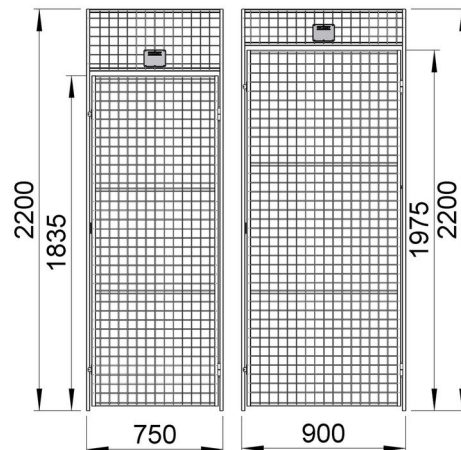

## Door UR 350

The UR 350 Padlock door is primarily designed to be used together with Troax UR 350 mesh panel. UR 350 doors and panels are ideal for secure environments where the risk of break-ins is low. The door leaf has a 30x20 mm steel tube frame and two horizontal tubes to create strength and stability. The 50x50 mesh aperture also makes it virtually impossible for a hand to reach through the mesh. Doors are supplied pre-assembled and are ready for installation.

### Door Dimensions

Height (mm)	Dooropening height (mm)	width (mm)
2200	1835	750
2200	1975	900

Mesh size: 50x50 mm, tube doorblade 30x20 mm, wire 3x3,75 mm

## ACCESSORIES

Cut profile	various length to use after cut height on site
End profile UR/UX L=2200	to use after cut panel length on site
U-profile UR 19x19x2200	various length to use after cut on site