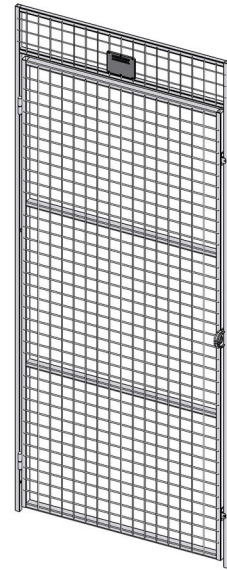

# Storage system Troax Classic

## Door UR 350

The UR 350 Padlock door is primarily designed to be used together with Troax UR 350 mesh panel. UR 350 doors and panels are ideal for secure environments where the risk of break-ins is low. The door leaf has a 30x20 mm steel tube frame and two horizontal tubes to create strength and stability. The 50x50 mesh aperture also makes it virtually impossible for a hand to reach through the mesh. Doors are supplied pre-assembled and are ready for installation.

### Door Dimensions

Height (mm)	Dooropening height (mm)	width (mm)
2200	1835	750
2200	1975	900

Mesh size: 50x50 mm, tube doorblade 30x20 mm, wire 3x3,75 mm