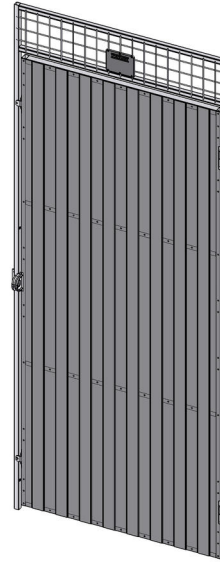

Storage system Troax Classic

Door UR SP

UR SP full steel hinged door provide an alternative to mesh doors for storage areas requiring private security. The door is supplied with a hasp for padlocking. Doors are available in heights from 2200mm and they are compatible not only with the UR SP panel system, but also with both the UX 450 and UR 350 mesh panel system.

FACTS

Door Dimensions

Height (mm)	Dooropening height (mm)	width (mm)
2200	1975	900

Steelsheet thickness 0,6mm, tube doorblade 30x20 mm,

ACCESSORIES

Cut profile	various length to use after cut height on site
End profile UR/UX L=2200	to use after cut panel length on site
U-profile UR 19x19x2200	various length to use after cut on site