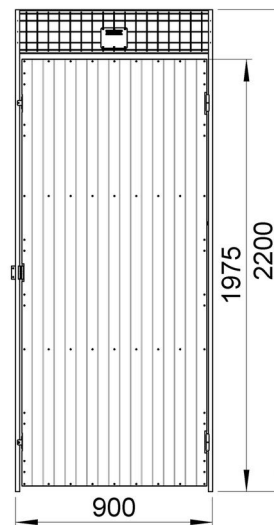

Storage system Troax Classic

Door UR SP

UR SP full steel hinged door provide an alternative to mesh doors for storage areas requiring private security. The door is supplied with a hasp for padlocking. Doors are available in heights from 2200mm and they are compatible not only with the UR SP panel system, but also with both the UX 450 and UR 350 mesh panel system.

FACTS

Door Dimensions

Height (mm)	Dooropening height (mm)	width (mm)
2200	1975	900

Steelsheet thickness 0,6mm, tube doorblade 30x20 mm,

ACCESSORIES

Cut profile	various length to use after cut height on site
End profile UR/UX L=2200	to use after cut panel length on site
U-profile UR 19x19x2200	various length to use after cut on site