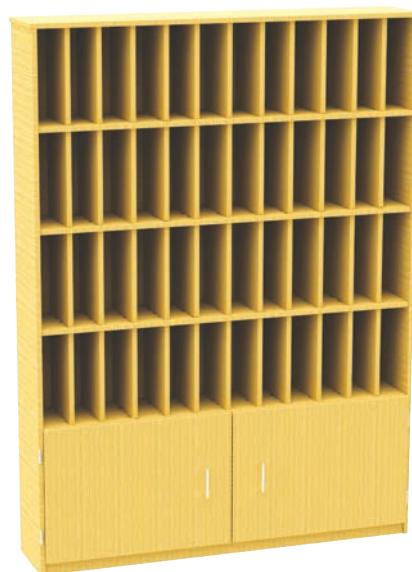

## Wall Mounted Pigeon Hole units

WMPH4  
H474 x W345 x D305mm

WMPH6  
H362 x W672 x D305mm

WMPH10  
H586 x W672 x D305mm

WMPH12  
H474 x W999 x D305mm

WMPH24  
H924 x W999 x D305mm

## Pigeon Hole Post Units with base cupboard

POSTCB24  
H1906 x W612 x D386mm

POSTCB36  
H1906 x W906 x D386mm

POSTCB48  
H1906 x W1200 x D386mm

POSTCB60  
H1906 x W1494 x D386mm