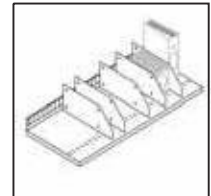

Code	W x H x D	Price
CSSF1007	1000 x 720 x 530	£1575

3 Door Desk High Cabinet

Code	W x H x D	Price
CCSD1507	1500 x 720 x 530	£2050

Information

For delivery information see page 1

Storage Internal Units

Steel Shelf

Code: CFSS **£37**

Lateral Filing Cradle

Code: CLFC **£37**

Steel Slotted Shelf

Code: CSSS **£90**

Wardrobe Kit

Code: CWKM **£150**

Add