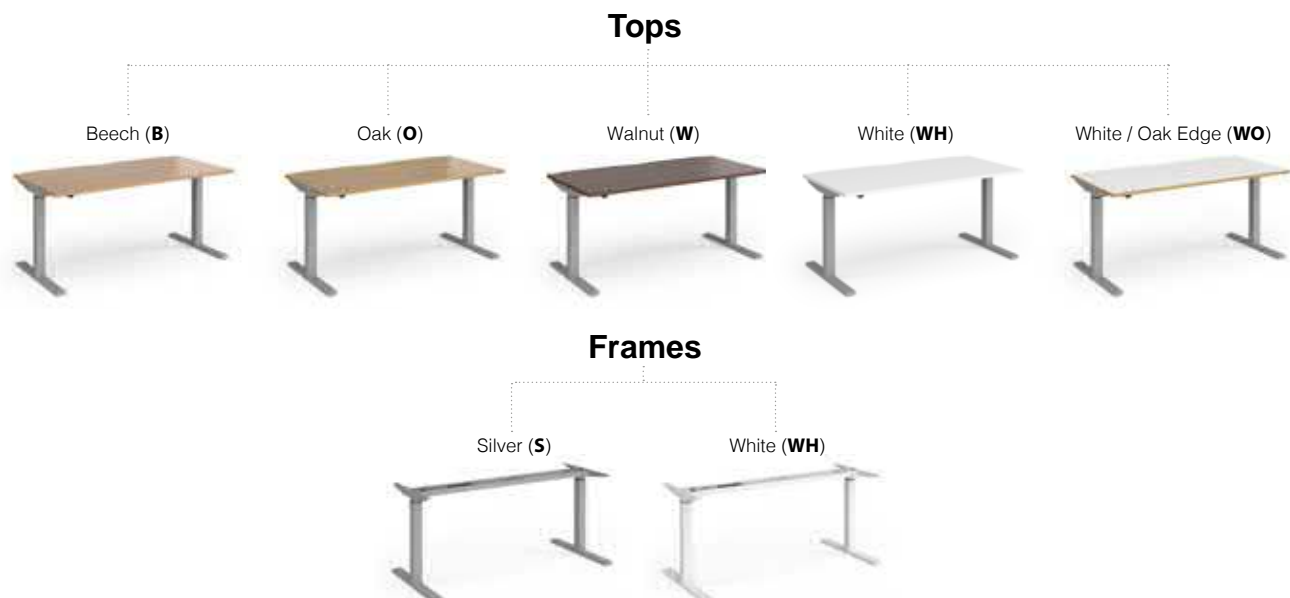

Featuring value and versatility at its best, Elev8² Mono height adjustable desks with a single motor provide affordable features and durable design to transform the workplace with healthy flexibility and mass appeal. Put simply, a healthier workforce is a happier, more motivated and more productive workforce. Not to mention the reduced risk of sickness days due to back problems & other symptoms of sedentary work habits.

STYLE

STRAIGHT

ELEV8² MONO Sit-Stand Desking

Finish Options

Desktops available in Beech, Oak, White, Walnut and White with Oak trim. Frames available in Silver and White

Details & Features

Single Motor

Sit-stand desk height adjustment is made through a single motor for fluid and natural movement of the 25mm desktops with a maximum weight loading of 160kg

Two Part Frame

The two tiered leg column offers adjustability from 675mm to 1175mm with a low noise level of 44db to provide all the health benefits of periodic standing

Fabric Screens

Vibe desktop screens are available in special sizes for Elev8² Mono single desks, with a range of 600mm high screens to provide an element of privacy and minimise sound intrusion in the workplace.

Cable Management

A vertical cable spine is a simple, attractive solution to carry wires from floor to desktop when the Elev8² Mono single desk is at its highest and lowest point, with oval shaped segments and a weighted base.