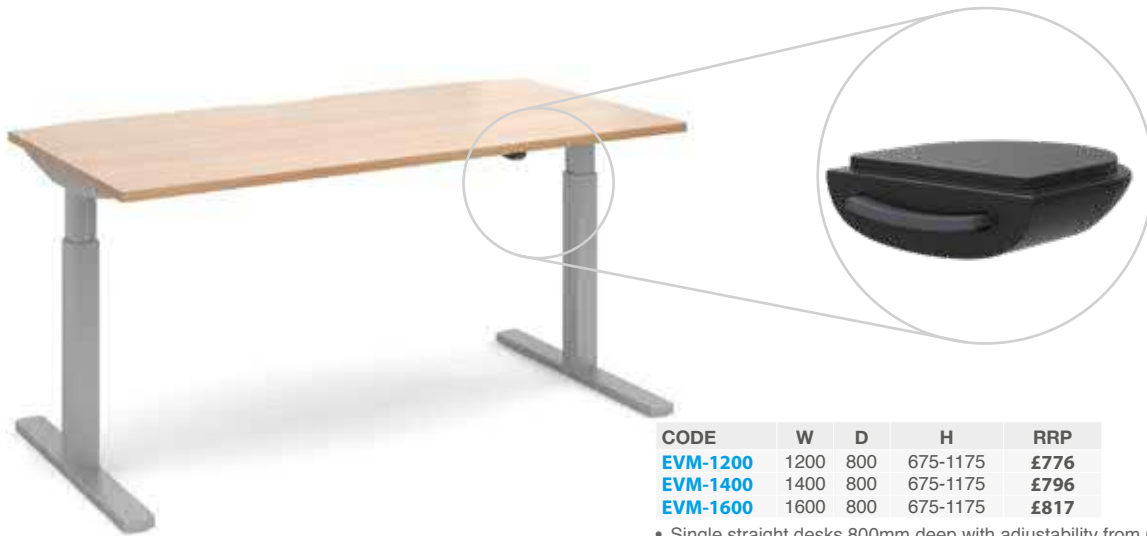

STYLE

STRAIGHT

ELEV8² MONO Sit-Stand Desking

Finish Options

Desktops available in Beech, Oak, White, Walnut and White with Oak trim. Frames available in Silver and White

Details & Features

Single Motor

Sit-stand desk height adjustment is made through a single motor for fluid and natural movement of the 25mm desktops with a maximum weight loading of 160kg

Two Part Frame

The two tiered leg column offers adjustability from 675mm to 1175mm with a low noise level of 44db to provide all the health benefits of periodic standing

Fabric Screens

Vibe desktop screens are available in special sizes for Elev8² Mono single desks, with a range of 600mm high screens to provide an element of privacy and minimise sound intrusion in the workplace.

Cable Management

A vertical cable spine is a simple, attractive solution to carry wires from floor to desktop when the Elev8² Mono single desk is at its highest and lowest point, with oval shaped segments and a weighted base.

Elev8² Mono - Desks & Accessories

Single Desk

CODE	W	D	H	RRP
EVM-1200	1200	800	675-1175	£776
EVM-1400	1400	800	675-1175	£796
EVM-1600	1600	800	675-1175	£817

- Single straight desks 800mm deep with adjustability from 675mm-1175mm
- The single motor adjusts the desktop height at a 44db noise level