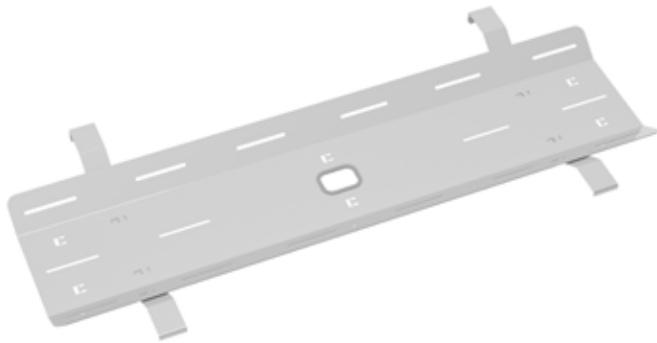

Central Drop Down Cable Tray & Bracket