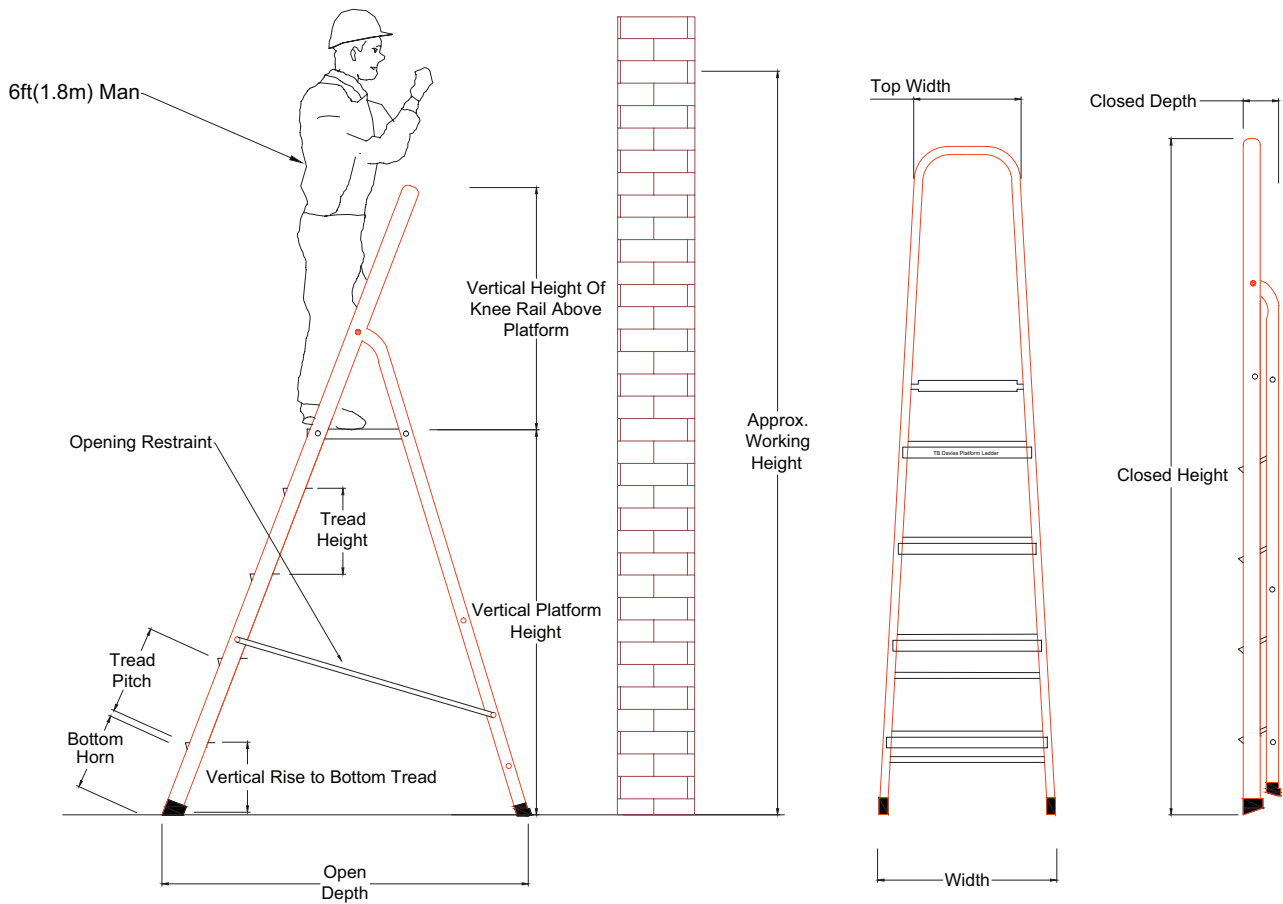

# Light Duty Platform Step Ladder

## Common Dimensions

Top Width (mm)	290
Tread Depth (mm)	80
Storage Depth (mm)	115
Platform Tread (W x D) (mm)	264 x 258
Height From Top Tread To Handrail (mm)	600

## Product Dimensions

PRODUCT SKU	TREAD COUNT	APPROX. WORKING HEIGHT (M)	PLATFORM HEIGHT (M)	OPEN HEIGHT (M)	CLOSED HEIGHT (M)	WIDTH (MM)	OPEN DEPTH (MM)	WEIGHT (NETT KG)
1212-003	3	2.2	0.6	1.3	1.4	435	690	3.4
1212-004	4	2.4	0.8	1.5	1.6	470	840	4.0
1212-005	5	2.7	1.1	1.7	1.9	500	980	4.8
1212-006	6	2.9	1.3	1.9	2.1	530	1,130	5.4
1212-007	7	3.1	1.5	2.2	2.3	560	1,300	6.0
1212-008	8	3.3	1.7	2.3	2.6	560	1,500	7.0

## Technical Description

---

Ideal for light duty use, with a slim design and continuous handrail positioned extra high for ease and comfort in use.

- » High continuous handrail for ease of use
- » Deep comfortable treads
- » Strong sturdy platform