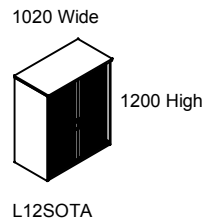

STORAGE SYSTEMS - CUPBOARDS

CUPBOARDS  
550 Deep

TAMBOUR  
CUPBOARDS  
500 Deep

CUPBOARD  
INTERNALS  
1000 Wide

ROLL OUT FILING FRAME

1000ROFF

LATERAL FILING FRAME

1000LFF