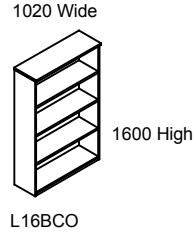

MMP3  
3 DRAWER (METAL)

DESK HIGH PEDESTALS  
720 High

DHP36  
3 DRAWER

DHP38  
3 DRAWER

DHP46  
4 DRAWER

DHP48  
4 DRAWER

STORAGE SYSTEMS - BOOKCASES

BOOKCASES  
350 Deep

WALL MOUNTED  
BOOKCASES  
350 Deep

STORAGE SYSTEMS - PIGEON HOLE UNITS

820 Wide

1020 Wide