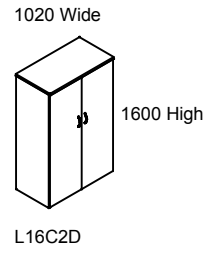

STORAGE SYSTEMS - CUPBOARDS

CUPBOARDS  
550 Deep

TAMBOUR  
CUPBOARDS  
500 Deep

CUPBOARD  
INTERNALS  
1000 Wide

ROLL OUT FILING FRAME

1000ROFF

LATERAL FILING FRAME

1000LFF

METAL COMBI SHELF

CS1000

WOODEN SHELF

WS1000

CUPBOARD  
INTERNALS  
800 Wide

ROLL OUT FILING FRAME

800ROFF

LATERAL FILING FRAME