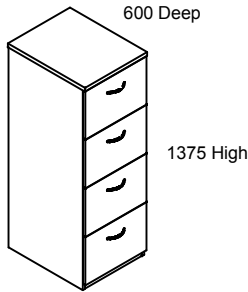

STORAGE SYSTEMS - FILING CABINETS

FILING CABINETS
485 Wide

FILING CABINETS
485 Wide

L4FC

STORAGE SYSTEMS - PEDESTALS

MOBILE PEDESTALS
680 High

DESK HIGH PEDESTALS
720 High