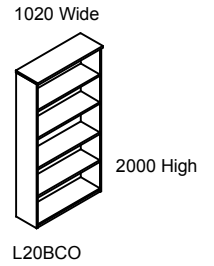

MMP3  
3 DRAWER (METAL)

DESK HIGH PEDESTALS  
720 High

DHP36  
3 DRAWER

DHP38  
3 DRAWER

DHP46  
4 DRAWER

DHP48  
4 DRAWER

STORAGE SYSTEMS - BOOKCASES

BOOKCASES  
350 Deep

WALL MOUNTED  
BOOKCASES  
350 Deep

STORAGE SYSTEMS - PIGEON HOLE UNITS

820 Wide

1020 Wide