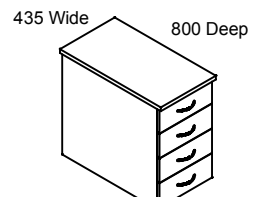

MMP3  
3 DRAWER (METAL)

DESK HIGH PEDESTALS  
720 High

DHP36  
3 DRAWER

DHP38  
3 DRAWER

DHP46  
4 DRAWER

DHP48  
4 DRAWER

STORAGE SYSTEMS - BOOKCASES

BOOKCASES  
350 Deep

WALL MOUNTED  
BOOKCASES  
350 Deep

STORAGE SYSTEMS - PIGEON HOLE UNITS

820 Wide

1020 Wide