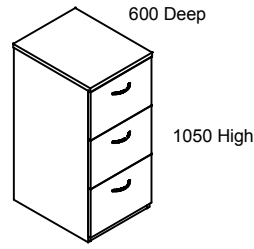

STORAGE SYSTEMS - CUPBOARDS

CUPBOARDS  
550 Deep

TAMBOUR  
CUPBOARDS  
500 Deep

CUPBOARD  
INTERNALS  
1000 Wide

ROLL OUT FILING FRAME

1000ROFF

LATERAL FILING FRAME

1000LFF

METAL COMBI SHELF

CS1000

WOODEN SHELF

WS1000

CUPBOARD  
INTERNALS  
800 Wide

ROLL OUT FILING FRAME

800ROFF

LATERAL FILING FRAME

800LFF

METAL COMBI SHELF

CS800

WOODEN SHELF

WS800

STORAGE SYSTEMS - FILING CABINETS

FILING CABINETS  
485 Wide

L2FC