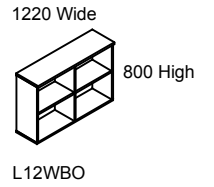

MMP3  
3 DRAWER (METAL)

DESK HIGH PEDESTALS  
720 High

DHP36  
3 DRAWER

DHP38  
3 DRAWER

DHP46  
4 DRAWER

DHP48  
4 DRAWER

STORAGE SYSTEMS - BOOKCASES

BOOKCASES  
350 Deep

WALL MOUNTED  
BOOKCASES  
350 Deep

STORAGE SYSTEMS - PIGEON HOLE UNITS

820 Wide

1020 Wide