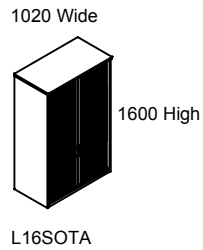

STORAGE SYSTEMS - CUPBOARDS

CUPBOARDS  
550 Deep

TAMBOUR  
CUPBOARDS  
500 Deep

CUPBOARD  
INTERNALS  
1000 Wide

ROLL OUT FILING FRAME

1000ROFF

LATERAL FILING FRAME

1000LFF

METAL COMBI SHELF

CS1000

WOODEN SHELF

WS1000

CUPBOARD  
INTERNALS  
800 Wide

ROLL OUT FILING FRAME

800ROFF

LATERAL FILING FRAME