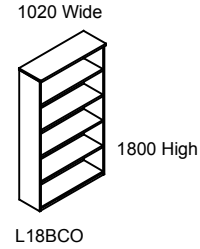

MMP3  
3 DRAWER (METAL)

DESK HIGH PEDESTALS  
720 High

DHP36  
3 DRAWER

DHP38  
3 DRAWER

DHP46  
4 DRAWER

DHP48  
4 DRAWER

STORAGE SYSTEMS - BOOKCASES

BOOKCASES  
350 Deep

WALL MOUNTED  
BOOKCASES  
350 Deep

STORAGE SYSTEMS - PIGEON HOLE UNITS

820 Wide

1020 Wide