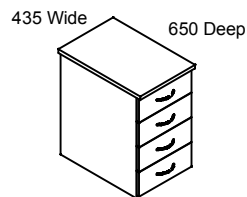

MMP3  
3 DRAWER (METAL)

DESK HIGH PEDESTALS  
720 High

DHP36  
3 DRAWER

DHP38  
3 DRAWER

DHP46  
4 DRAWER

DHP48  
4 DRAWER

STORAGE SYSTEMS - BOOKCASES

BOOKCASES  
350 Deep

WALL MOUNTED  
BOOKCASES  
350 Deep

STORAGE SYSTEMS - PIGEON HOLE UNITS

820 Wide

1020 Wide