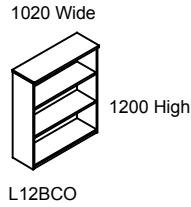

MMP3  
3 DRAWER (METAL)

DESK HIGH PEDESTALS  
720 High

DHP36  
3 DRAWER

DHP38  
3 DRAWER

DHP46  
4 DRAWER

DHP48  
4 DRAWER

STORAGE SYSTEMS - BOOKCASES

BOOKCASES  
350 Deep

WALL MOUNTED  
BOOKCASES  
350 Deep

STORAGE SYSTEMS - PIGEON HOLE UNITS

820 Wide

1020 Wide