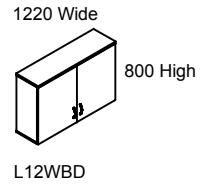

MMP3  
3 DRAWER (METAL)

DESK HIGH PEDESTALS  
720 High

DHP36  
3 DRAWER

DHP38  
3 DRAWER

DHP46  
4 DRAWER

DHP48  
4 DRAWER

STORAGE SYSTEMS - BOOKCASES

BOOKCASES  
350 Deep

WALL MOUNTED  
BOOKCASES  
350 Deep

STORAGE SYSTEMS - PIGEON HOLE UNITS

820 Wide

1020 Wide