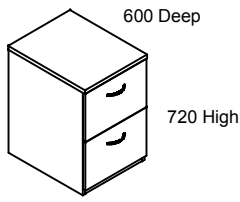

METAL COMBI SHELF

CS1000

WOODEN SHELF

WS1000

CUPBOARD  
INTERNALS  
800 Wide

ROLL OUT FILING FRAME

800ROFF

LATERAL FILING FRAME

800LFF

METAL COMBI SHELF

CS800

WOODEN SHELF

WS800

STORAGE SYSTEMS - FILING CABINETS

FILING CABINETS  
485 Wide

L2FC