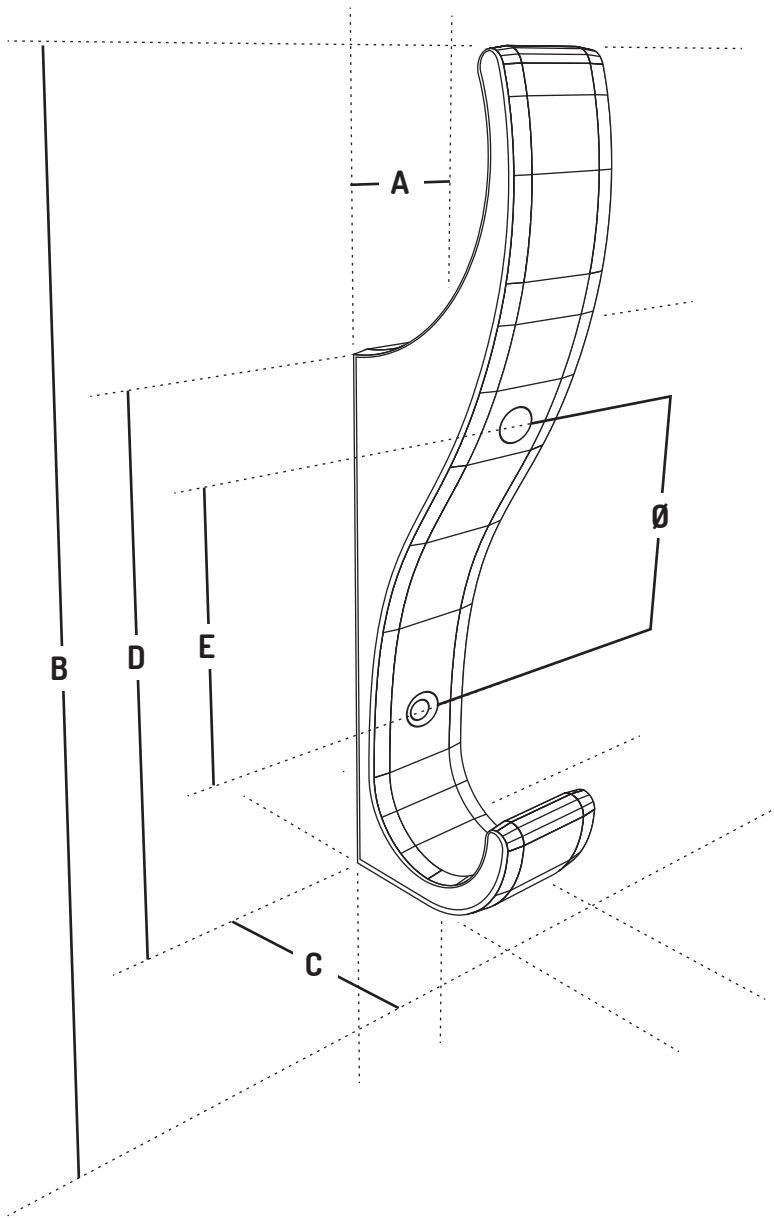

Toughhook

**Safer.
Stronger.
Guaranteed for life.**

DATA SHEET

A	16 mm
B	120 mm
C	32 mm
D	80 mm
E	45 mm
Ø	3.5 mm
		(Countersink 6 mm)

1	Side
2	Front
3	Back