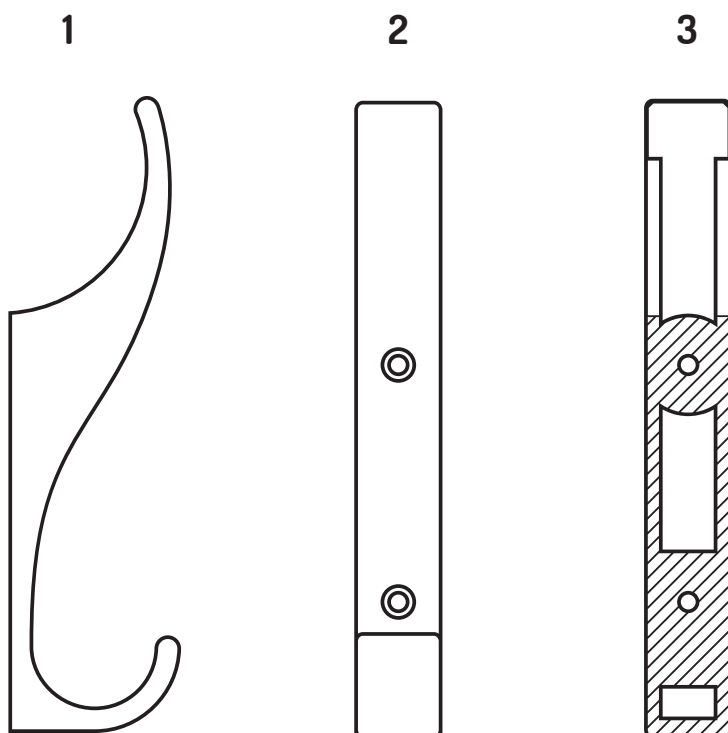

Toughhook

**Safer.
Stronger.
Guaranteed for life.**

DATA SHEET

A	16 mm
B	120 mm
C	32 mm
D	80 mm
E	45 mm
Ø	3.5 mm
		(Countersink 6 mm)

1	Side
2	Front
3	Back